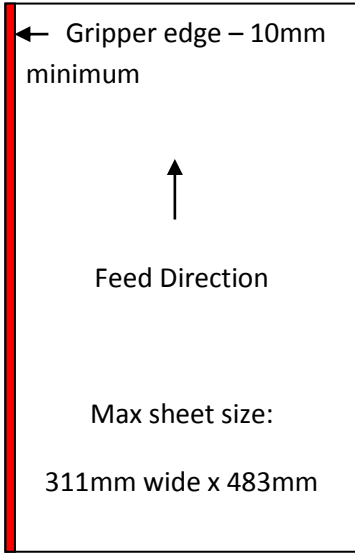

NSF A3+

1 print position per sheet
2 position per sheet option

NSF Elite

8 print positions per sheet

NSF Excel

8 print positions per sheet

NSF Ultra

8 print positions per sheet

NOTE: The minimum sheet size for all machines is: 115mm wide x 90mm