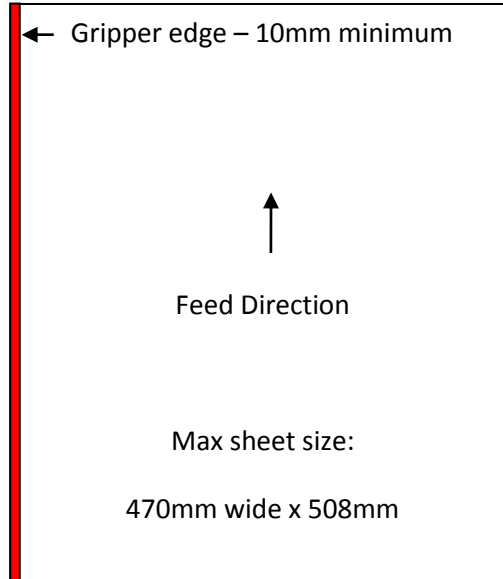

NSF A3+

1 print position per sheet
2 position per sheet option

NSF Elite

8 print positions per sheet

NSF Excel

8 print positions per sheet

NSF Ultra

8 print positions per sheet

NOTE: The minimum sheet size for all machines is: 115mm wide x 90mm