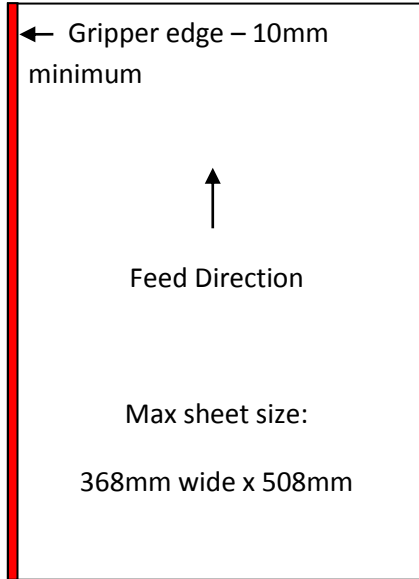

NSF A3+

1 print position per sheet
2 position per sheet option

NSF Elite

8 print positions per sheet

NSF Excel

8 print positions per sheet

NSF Ultra

8 print positions per sheet

NOTE: The minimum sheet size for all machines is: 115mm wide x 90mm