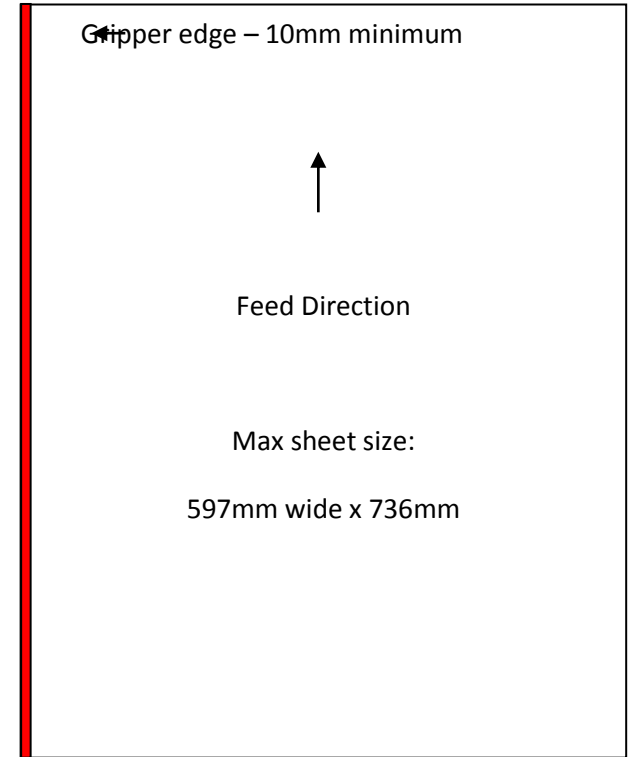

NSF A3+

1 print position per sheet
2 position per sheet option

NSF Elite

8 print positions per sheet

NSF Excel

8 print positions per sheet

NSF Ultra

8 print positions per sheet

NOTE: The minimum sheet size for all machines is: 115mm wide x 90mm